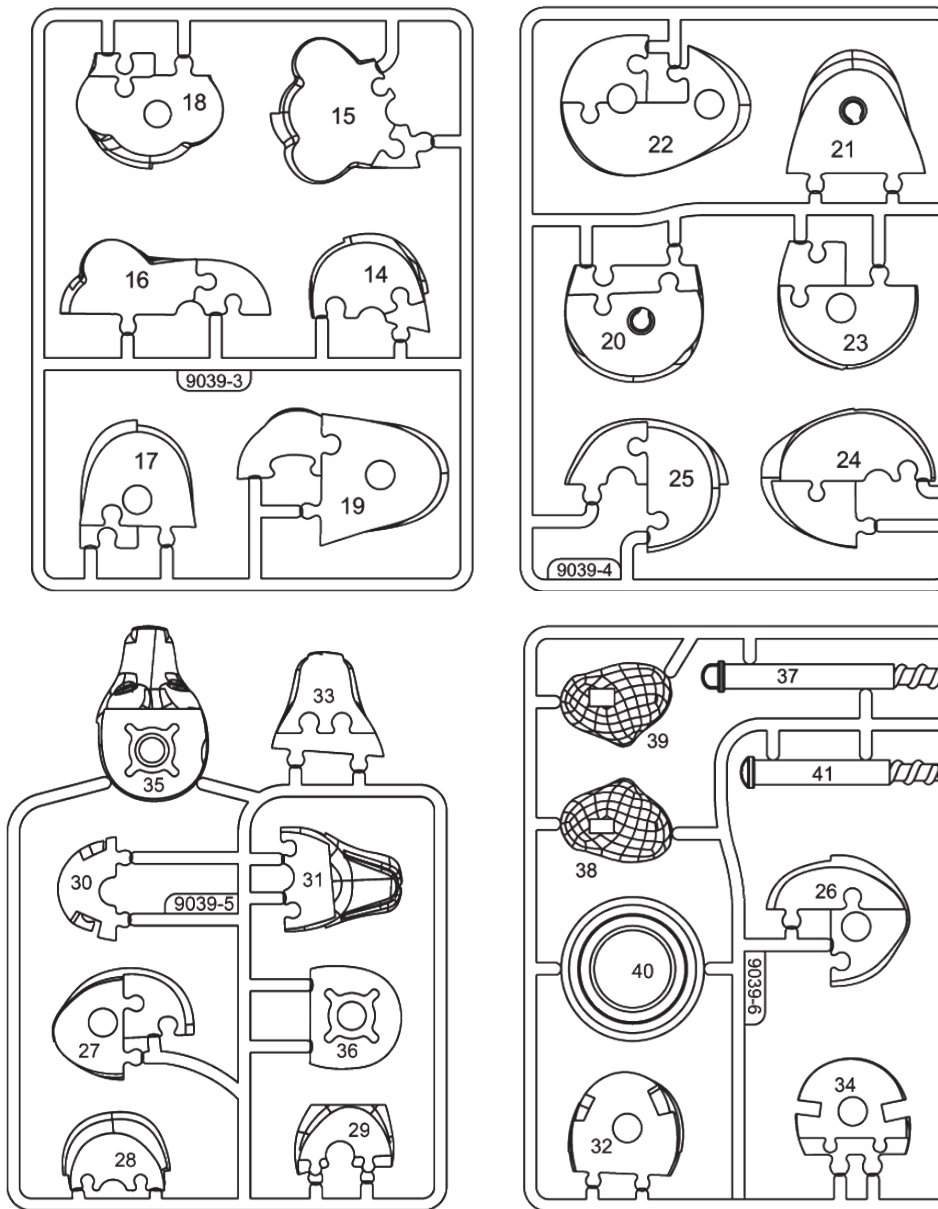

3

SPARKLE

BUILD, DESIGN, DISPLAY