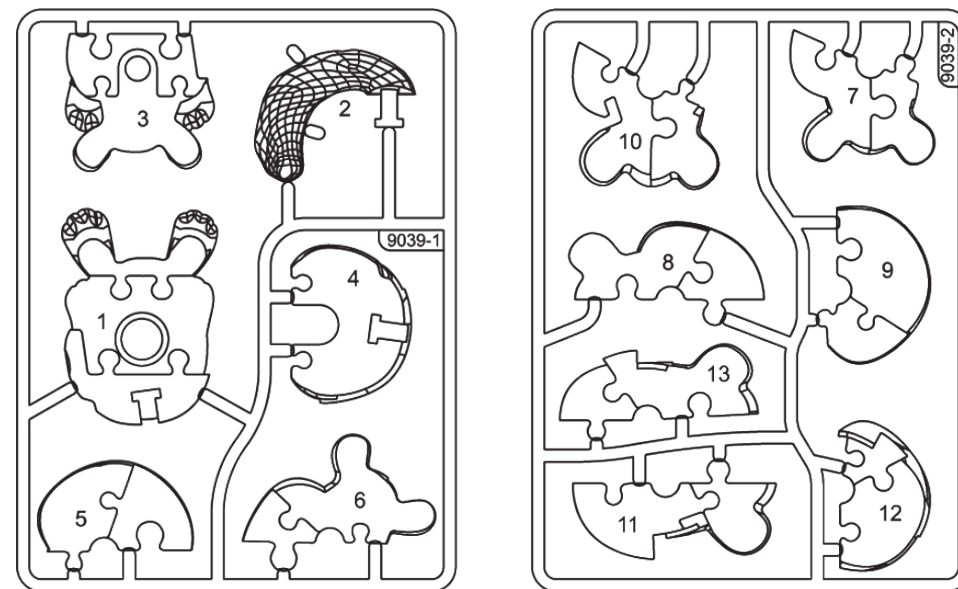

BUILD, DESIGN, DISPLAY

**42
PIECES**

**Crystal
Snap-Fit Pieces**

10
CM TALL

SPARKLE

BUILD SMART TIPS

ASSEMBLY TIPS !

- ARRANGE ALL PUZZLE PIECES IN NUMERICAL ORDER BEFORE ASSEMBLY. PIECES MAY BE LOCATED ON DIFFERENT FRAMES.
- BEGIN ASSEMBLY BY CONNECTING PIECES IN NUMBERED ORDER.
EG: PIECE 1 CONNECTS TO PIECE 2, AND SO ON.
- INSERT THE CENTRE POLE TO SECURE THE ASSEMBLY AND THE BOWL ACCESSORY TO THE BUILD.
- APPLY THE EYE STICKERS TO COMPLETE YOUR CRYSTAL CHARACTER.

LET'S BEGIN!

2

SPARKLE

BUILD, DESIGN, DISPLAY

3

SPARKLE

BUILD, DESIGN, DISPLAY

Display your finished build
and enjoy your creation!

WARNING:
CHOKING HAZARD— Small Parts.
Not for children under 3 years.

WARNING: FOR SAFETY REASONS, REMOVE ALL PACKAGING, TAGS, LABELS AND PLASTIC FASTENERS BEFORE GIVING THIS TOY TO YOUR CHILD.

ADULT ASSISTANCE IS RECOMMENDED.
PRODUCT MAY VARY SLIGHTLY FROM IMAGE SHOWN.
PLEASE KEEP PACKAGING FOR FUTURE REFERENCE.

ITEM NO: LKK04291
BATCH CODE:

MADE IN CHINA