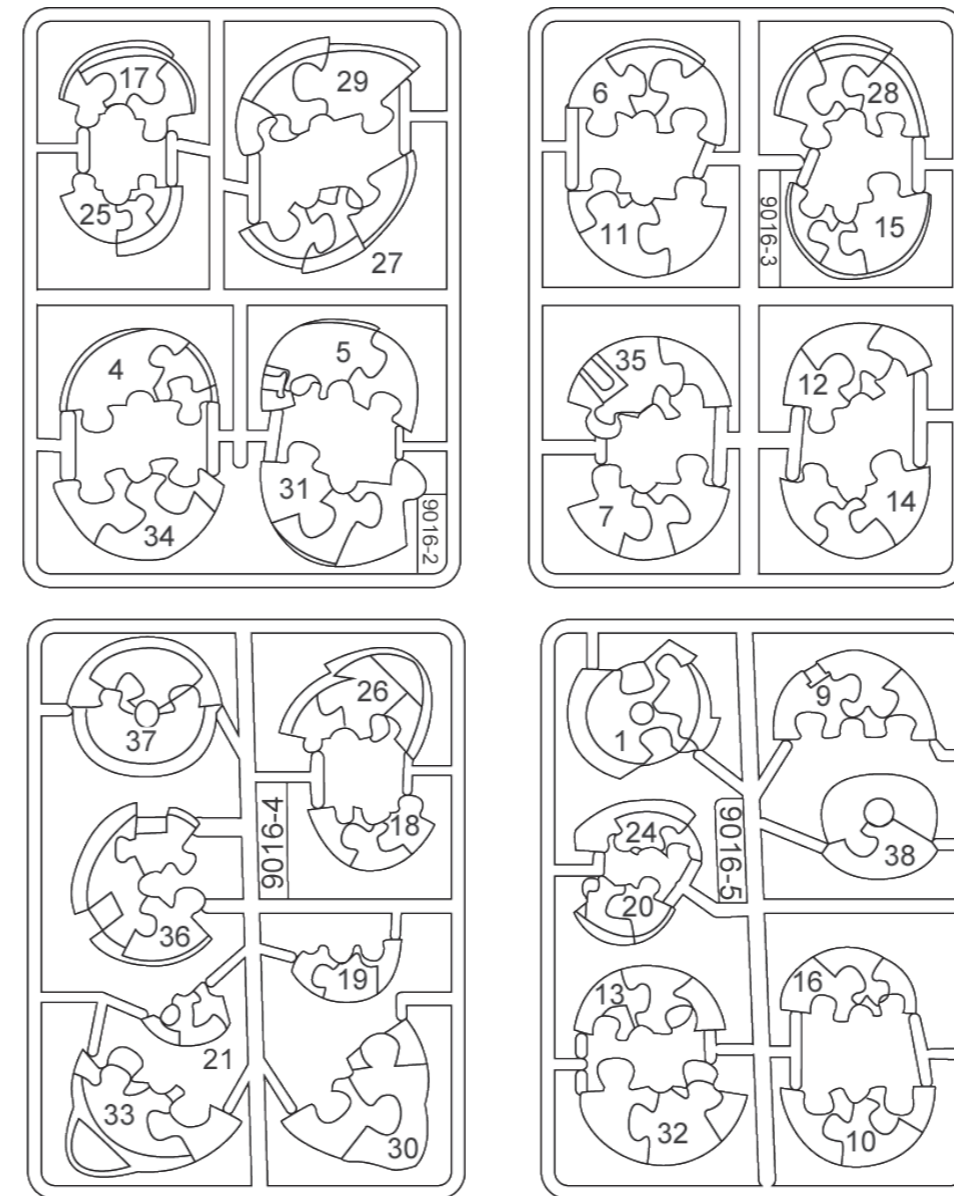

BUILD, DESIGN, DISPLAY

**43
PIECES**

**Crystal
Snap-Fit Pieces**

**8.8
CM TALL**

AURA BEAR

BUILD SMART TIPS

ASSEMBLY TIPS !

1

ARRANGE ALL PUZZLE PIECES IN NUMERICAL ORDER BEFORE ASSEMBLY. PIECES MAY BE LOCATED ON DIFFERENT FRAMES.

2

BEGIN ASSEMBLY BY CONNECTING PIECES IN NUMBERED ORDER. EG:PIECE 1 CONNECTS TO PIECE 2, AND SO ON.

3

INSERT THE CENTRE POLE TO SECURE THE ASSEMBLY.

4

APPLY THE STICKERS TO COMPLETE YOUR CRYSTAL CHARACTER.

LET'S BEGIN!

BUILD, DESIGN, DISPLAY

BUILD, DESIGN, DISPLAY

**Display your finished build
and enjoy your creation!**

WARNING:
CHOKING HAZARD— Small Parts.
Not for children under 3 years.

WARNING: FOR SAFETY REASONS, REMOVE ALL PACKAGING, TAGS, LABELS AND PLASTIC FASTENERS BEFORE GIVING THIS TOY TO YOUR CHILD.

ITEM NO: LKK04278
BATCH CODE: