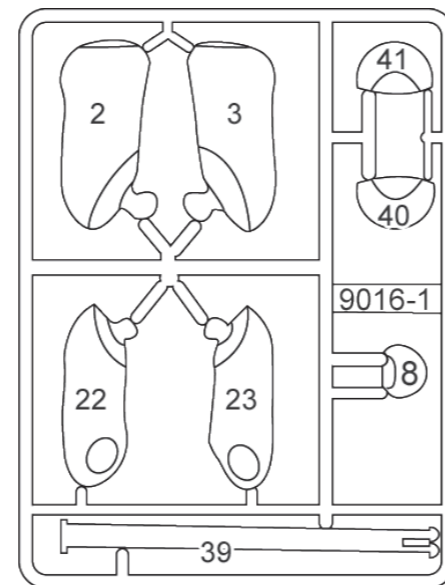

BUILD, DESIGN, DISPLAY

**43
PIECES**

**Crystal
Snap-Fit Pieces**

**8.8
CM TALL**

AURA BEAR

BUILD SMART TIPS

ASSEMBLY TIPS !

1

ARRANGE ALL PUZZLE PIECES IN NUMERICAL ORDER BEFORE ASSEMBLY. PIECES MAY BE LOCATED ON DIFFERENT FRAMES.

2

BEGIN ASSEMBLY BY CONNECTING PIECES IN NUMBERED ORDER. EG:PIECE 1 CONNECTS TO PIECE 2, AND SO ON.

3

INSERT THE CENTRE POLE TO SECURE THE ASSEMBLY.

4

APPLY THE STICKERS TO COMPLETE YOUR CRYSTAL CHARACTER.

LET'S BEGIN!

BUILD, DESIGN, DISPLAY

BUILD, DESIGN, DISPLAY

**Display your finished build
and enjoy your creation!**

WARNING:
CHOKING HAZARD— Small Parts.
Not for children under 3 years.

WARNING: FOR SAFETY REASONS, REMOVE ALL PACKAGING, TAGS, LABELS AND PLASTIC FASTENERS BEFORE GIVING THIS TOY TO YOUR CHILD.

ITEM NO: LKK04278
BATCH CODE: