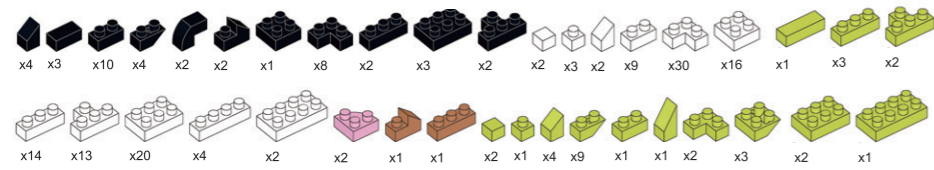

BUILD, DESIGN, DISPLAY

PARTS LIST

192 PCS

1. 2x yellow 1x2, 1x yellow 1x1, 1x yellow 1x1, 8x black 1x1, 1x black 1x2, 3x black 1x3, 4x black 1x2, 2x black 1x2, 2x black 1x2, 3x black 1x3, 2x black 1x2, 2x yellow 1x2, 1x yellow 1x1, 1x yellow 1x1

2. 2x yellow 1x2, 1x yellow 1x1, 3x black 1x1, 1x black 1x2, 1x black 1x2, 2x black 1x2, 2x black 1x2

3. 1x black 1x1, 1x black 1x1, 1x black 1x1, 1x black 1x2, 1x black 1x1, 2x black 1x2

4. 4x black 1x1, 1x black 1x1, 1x black 1x1, 2x black 1x2, 1x black 1x1, 1x black 1x1

5. 1x black 1x1, 4x black 1x1, 1x black 1x1, 6x black 1x1, 1x black 1x1

6. 3x black 1x1, 4x black 1x1, 2x black 1x2, 2x black 1x2

7. 2x black 1x1, 2x black 1x1, 2x black 1x1, 1x black 1x2, 2x black 1x2, 2x black 1x2