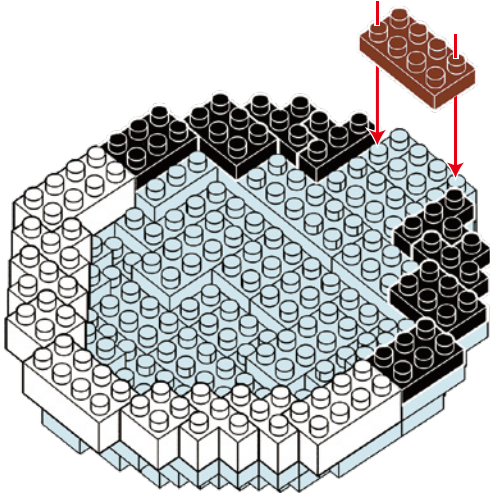

BUILD, DESIGN, DISPLAY

11.