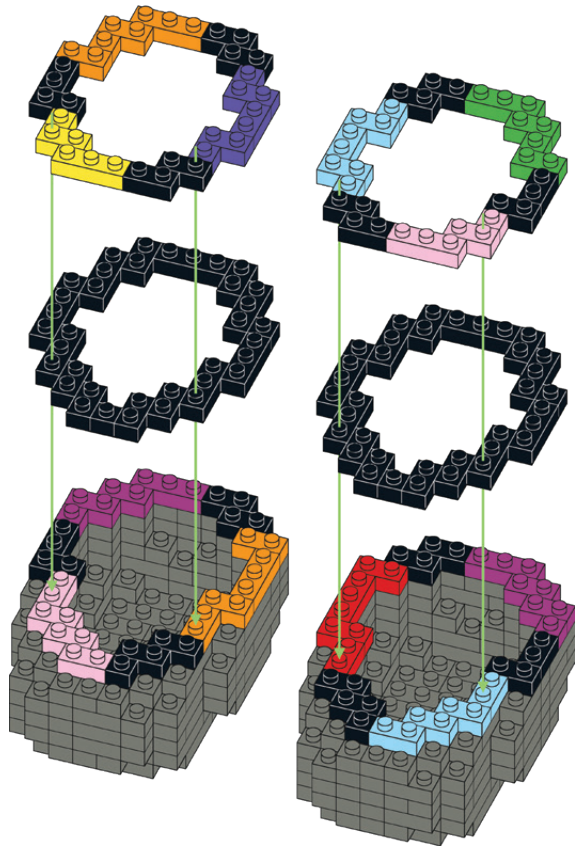

2

HOW TO PUT TOGETHER THE ZIGLOCK BRICKS: LINE UP THE GROOVES AND SLIDE TOGETHER.

3

THE LIGHT GREY PART SHOWS WHAT YOU FINISHED IN THE STEP BEFORE.

4

ARROWS SHOW WHICH
BRICK CONNECTS
TO NEXT LAYER BRICKS.

5

USE THE HAMMER TO
GENTLY TAP THE PIECES
SO THE LAYERS STICK
TOGETHER TIGHTLY.

6

DON'T GIVE UP!
ZIGLOCK BRICKS TAKE A
LITTLE GETTING USED TO,
BUT ONCE YOU'VE LOCKED IN
A FEW, YOU'LL BE BUILDING
LIKE A PRO.

SCAN THE QR CODE FOR
SOME VISUAL TIPS.

SCAN ME

1

-  x10
-  x2
-  x13
-  x1
-  x8
-  x5
-  x3
-  x10
-  x6
-  x10
-  x6
-  x5
-  x8
-  x7
-  x26
-  x5
-  x2
-  x2
-  x4
-  x2
-  x5

2

-  x12
-  x4
-  x20
-  x2
-  x13
-  x4
-  x5
-  x8
-  x9
-  x6
-  x12
-  x8
-  x14
-  x9
-  x3
-  x5
-  x4
-  x2
-  x1
-  x1

3

- x8 (black 1x2)
- x1 (green 1x2)
- x1 (yellow 1x2)
- x1 (orange 1x2)
- x2 (purple 1x2)
- x1 (pink 1x2)
- x2 (light blue 1x2)
- x2 (dark blue 1x2)
- x36 (black 1x3)
- x2 (green 1x3)
- x1 (yellow 1x3)
- x5 (orange 1x3)
- x4 (purple 1x3)
- x5 (pink 1x3)
- x7 (light blue 1x3)
- x3 (dark blue 1x3)
- x3 (red 1x3)
- x1 (green 1x3)
- x1 (yellow 1x3)
- x2 (purple 1x3)
- x1 (pink 1x3)
- x14 (black 1x4)
- x1 (red 1x4)
- x2 (orange 1x4)