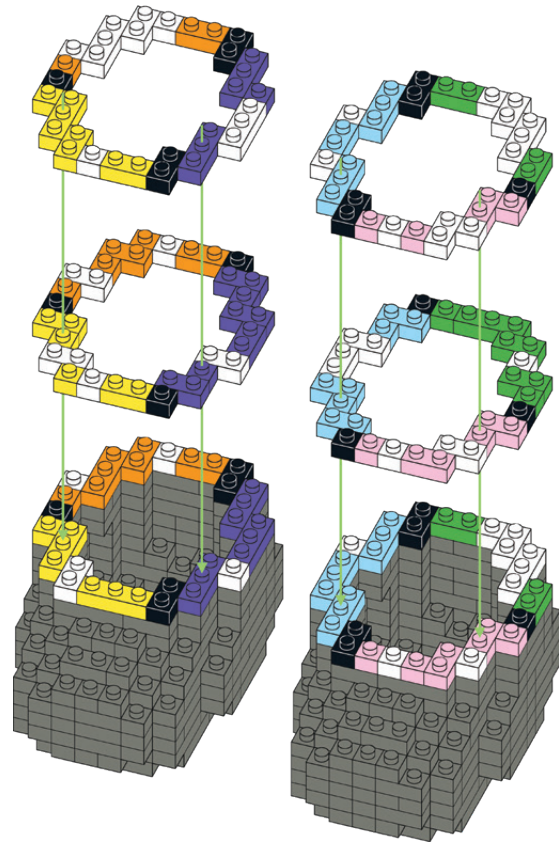

4

- x10 (black 1x2)
- x2 (green 1x2)
- x4 (yellow 1x2)
- x19 (white 1x2)
- x5 (orange 1x2)
- x8 (pink 1x2)
- x2 (light blue 1x2)
- x3 (dark blue 1x2)
- x4 (yellow 1x3)
- x4 (light blue 1x3)
- x4 (purple 1x3)
- x8 (black 1x3)
- x6 (green 1x3)
- x11 (white 1x3)
- x5 (orange 1x3)
- x5 (pink 1x3)
- x1 (green 1x3)
- x3 (yellow 1x3)
- x4 (white 1x3)
- x1 (orange 1x3)
- x5 (light blue 1x3)
- x5 (purple 1x3)