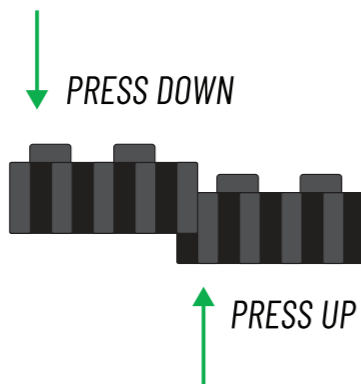

BRIK HAUS

INSTRUCTION MANUAL

**3609
PIECES**

44
CM
TALL

**DESIGN
& DISPLAY**

SKELABEAR

BRIK HAUS

BUILD SMART TIPS

1

WHEN YOU OPEN YOUR SET, DON'T DUMP ALL THE ZIGLOCK BRICKS INTO ONE BIG PILE.

KEEP EACH SET OF BRICKS IN ITS OWN GROUP SORT THEM BY SIZE, SINGLE, DOUBLE AND TRIPLE AND THEN BY COLOURS.

IT'LL MAKE BUILDING WAY EASIER AND MORE FUN!

2

HOW TO PUT TOGETHER THE ZIGLOCK BRICKS: LINE UP THE GROOVES AND SLIDE TOGETHER.

3

THE LIGHT GREY PART SHOWS WHAT YOU FINISHED IN THE STEP BEFORE.

4

ARROWS SHOW WHICH BRICK CONNECTS TO NEXT LAYER BRICKS.

5

USE THE HAMMER TO GENTLY TAP THE PIECES SO THE LAYERS STICK TOGETHER TIGHTLY.

6

DON'T GIVE UP! ZIGLOCK BRICKS TAKE A LITTLE GETTING USED TO, BUT ONCE YOU'VE LOCKED IN A FEW, YOU'LL BE BUILDING LIKE A PRO.