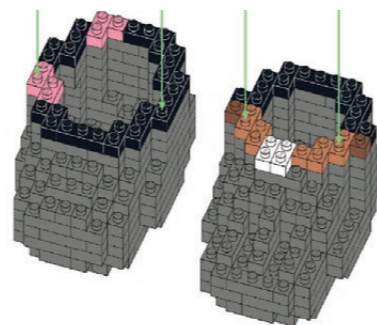

BRIK HAUS

INSTRUCTION MANUAL

**3609
PIECES**

44
CM
TALL

**DESIGN
& DISPLAY**

SKELABEAR

BRIK HAUS

BUILD SMART TIPS

1

WHEN YOU OPEN YOUR SET, DON'T DUMP ALL THE ZIGLOCK BRICKS INTO ONE BIG PILE.

KEEP EACH SET OF BRICKS IN ITS OWN GROUP SORT THEM BY SIZE, SINGLE, DOUBLE AND TRIPLE AND THEN BY COLOURS.

IT'LL MAKE BUILDING WAY EASIER AND MORE FUN!

2

HOW TO PUT TOGETHER THE ZIGLOCK BRICKS: LINE UP THE GROOVES AND SLIDE TOGETHER.

3

THE LIGHT GREY PART SHOWS WHAT YOU FINISHED IN THE STEP BEFORE.

4

ARROWS SHOW WHICH BRICK CONNECTS TO NEXT LAYER BRICKS.

5

USE THE HAMMER TO GENTLY TAP THE PIECES SO THE LAYERS STICK TOGETHER TIGHTLY.

6

DON'T GIVE UP! ZIGLOCK BRICKS TAKE A LITTLE GETTING USED TO, BUT ONCE YOU'VE LOCKED IN A FEW, YOU'LL BE BUILDING LIKE A PRO.