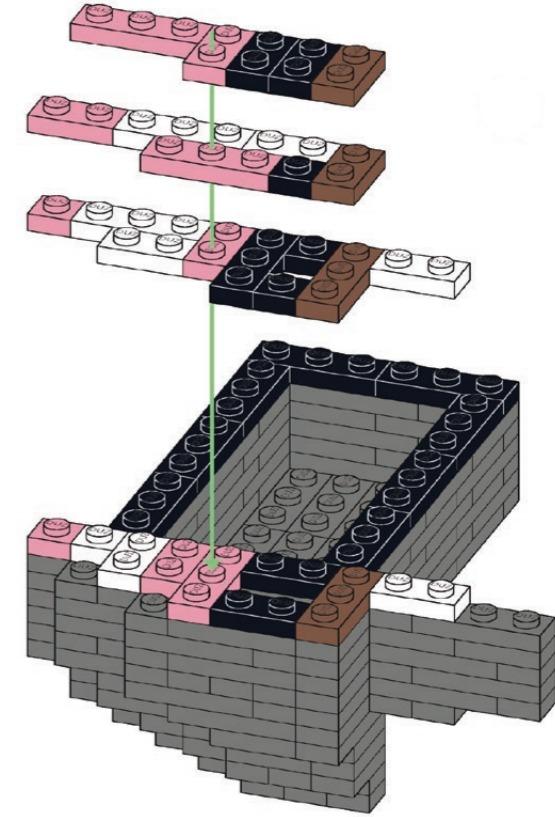

32

- 4 X
- 16 X
- 24 X
- 7 X
- 6 X
- 2 X
- 3 X
- 1 X
- 1 X
- 1 X
- 2 X
- 1 X

19

33

- 2X
- 4X
- 2X
- 2X
- 3X
- 1X
- 2X
- 1X

20

34

- 6X
- 2X
- 1X
- 1X
- 3X
- 2X
- 2X
- 36X
- 2X
- 2X
- 2X

35

- 10X
- 3X
- 1X
- 3X
- 3X
- 1X
- 1X
- 1X
- 39X
- 5X
- 1X
- 2X
- 4X

21

36

- 3X
- 2X
- 1X
- 4X
- 4X
- 5X
- 2X
- 9X
- 3X
- 2X
- 2X

37

- 5X  3X  4X 
- 2X  1X 
- 4X 

38

SKELABEAR

SKELEBEAR = GS-FN05545

WARNING: CHOKING HAZARD
SMALL PARTS. NOT SUITABLE FOR CHILDREN UNDER 3 YEARS.

**ADULT ASSISTANCE IS RECOMMENDED.
PRODUCT MAY VARY SLIGHTLY FROM IMAGE SHOWN.**

**Designed & Manufactured by: Good Idea Global Pty Ltd,
2A Westall Rd, Clayton, Melbourne, VIC 3168 Australia
www.goodideaglobal.com**