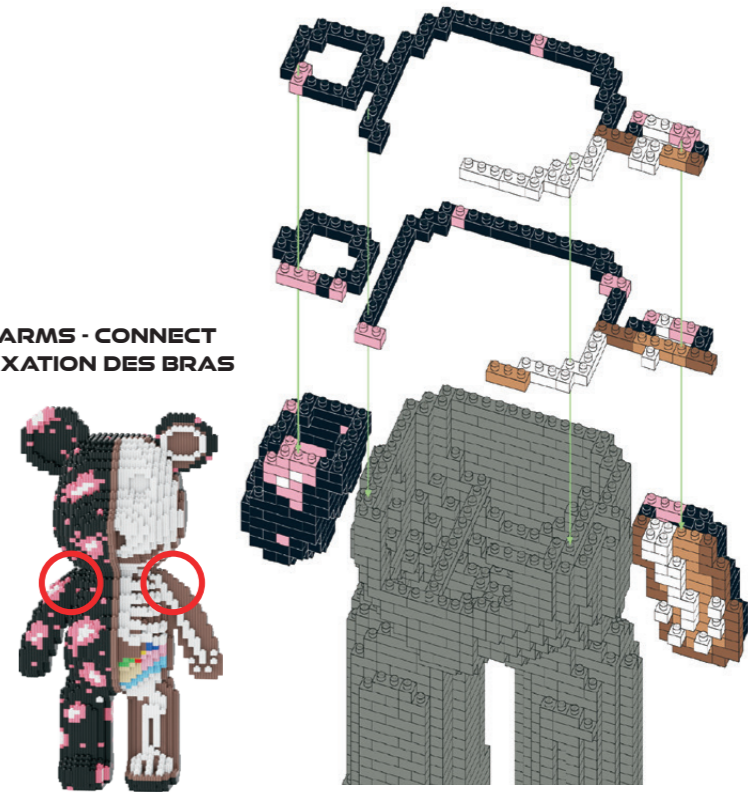

16

- 8 X [black 1x1 brick]
- 17 X [black 1x2 brick]
- 22 X [black 1x3 brick]
- 6 X [pink 1x1 brick]
- 5 X [pink 1x2 brick]
- 1 X [pink 1x3 brick]
- 3 X [white 1x1 brick]
- 7 X [white 1x2 brick]
- 5 X [white 1x3 brick]
- 1 X [brown 1x1 brick]
- 1 X [brown 1x2 brick]
- 2 X [brown 1x1 brick]
- 1 X [brown 1x1 brick]
- 1 X [brown 1x2 brick]
- 2 X [brown 1x1 brick]

ARMS - CONNECT
FIXATION DES BRAS