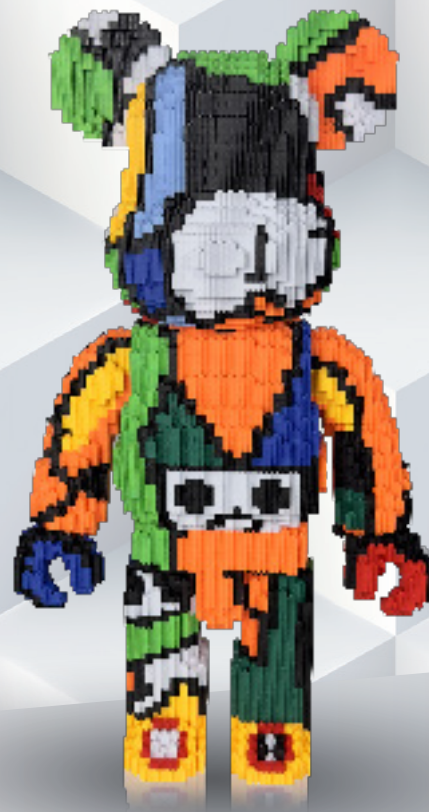

BRIK HAUS

INSTRUCTION MANUAL

BLOCK PARTY

BRIK HAUS

BUILD SMART TIPS

1

WHEN YOU OPEN YOUR SET, DON'T DUMP ALL THE ZIGLOCK BRICKS INTO ONE BIG PILE.

KEEP EACH SET OF BRICKS IN ITS OWN GROUP SORT THEM BY SIZE, SINGLE, DOUBLE AND TRIPLE AND THEN BY COLOURS.

IT'LL MAKE BUILDING WAY EASIER AND MORE FUN!

2

HOW TO PUT TOGETHER THE ZIGLOCK BRICKS: LINE UP THE GROOVES AND SLIDE TOGETHER.

3

THE LIGHT BLUE PART SHOWS WHAT YOU FINISHED IN THE STEP BEFORE.

4

ARROWS SHOW WHICH
BRICK CONNECTS
TO NEXT LAYER BRICKS.

5

USE THE HAMMER TO
GENTLY TAP THE PIECES
SO THE LAYERS STICK
TOGETHER TIGHTLY.

6

DON'T GIVE UP!
ZIGLOCK BRICKS TAKE A
LITTLE GETTING USED TO,
BUT ONCE YOU'VE LOCKED IN
A FEW, YOU'LL BE BUILDING
LIKE A PRO.