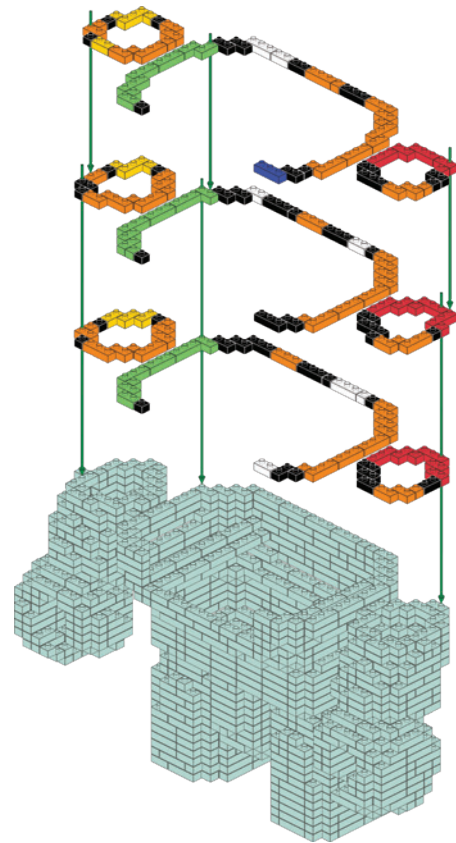

BRIK HAUS

INSTRUCTION MANUAL

BLOCK PARTY

BRIK HAUS

BUILD SMART TIPS

1

WHEN YOU OPEN YOUR SET, DON'T DUMP ALL THE ZIGLOCK BRICKS INTO ONE BIG PILE.

KEEP EACH SET OF BRICKS IN ITS OWN GROUP SORT THEM BY SIZE, SINGLE, DOUBLE AND TRIPLE AND THEN BY COLOURS.

14

- x20 (black 1x1)
- x10 (orange 1x1)
- x6 (green 1x1)
- x7 (white 1x1)
- x3 (green 1x1)
- x9 (red 1x1)
- x2 (yellow 1x1)
- x17 (black 1x1)
- x27 (orange 1x1)
- x4 (green 1x1)
- x7 (red 1x1)
- x2 (yellow 1x1)
- x4 (green 1x1)
- x33 (white 1x2)
- x21 (orange 1x2)
- x7 (red 1x2)
- x12 (green 1x2)
- x2 (yellow 1x2)
- x2 (green 1x2)
- x6 (white 1x2)
- x7 (black 1x2)

15

-  x21
  x1
  x15
  x3
  x4
  x7
  x27
  x6
  x28
  x10
  x7
-  x1
  x7
  x4
  x11
  x2
  x8
  x15

16

-  x21
  x16
  x3
  x1
  x4
  x4
  x18
  x9
  x4
  x6
  x27
  x4
-  x2
  x19
  x9
  x2
  x1
  x8
  x7