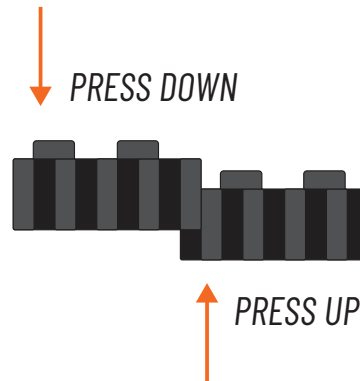

BRIK HAUS

INSTRUCTION MANUAL

BLOCK PARTY

BRIK HAUS

BUILD SMART TIPS

1

WHEN YOU OPEN YOUR SET, DON'T DUMP ALL THE ZIGLOCK BRICKS INTO ONE BIG PILE.

KEEP EACH SET OF BRICKS IN ITS OWN GROUP SORT THEM BY SIZE, SINGLE, DOUBLE AND TRIPLE AND THEN BY COLOURS.

IT'LL MAKE BUILDING WAY EASIER AND MORE FUN!

2

HOW TO PUT TOGETHER THE ZIGLOCK BRICKS: LINE UP THE GROOVES AND SLIDE TOGETHER.

3

THE LIGHT BLUE PART SHOWS WHAT YOU FINISHED IN THE STEP BEFORE.

4

ARROWS SHOW WHICH
BRICK CONNECTS
TO NEXT LAYER BRICKS.

5

USE THE HAMMER TO
GENTLY TAP THE PIECES
SO THE LAYERS STICK
TOGETHER TIGHTLY.

6

DON'T GIVE UP!
ZIGLOCK BRICKS TAKE A
LITTLE GETTING USED TO,
BUT ONCE YOU'VE LOCKED IN
A FEW, YOU'LL BE BUILDING
LIKE A PRO.