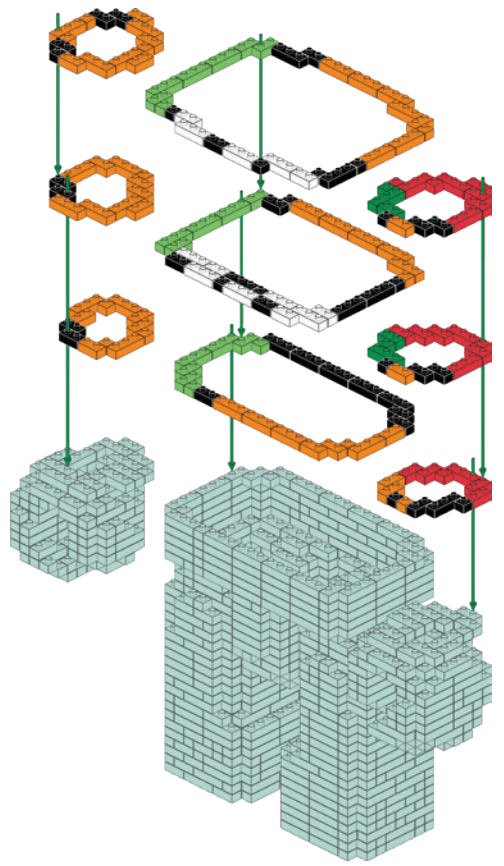

13

- x13 (black 1x1)
- x3 (green 1x1)
- x11 (orange 1x1)
- x4 (red 1x1)
- x2 (green 1x1)
- x20 (black 1x1)
- x8 (green 1x1)
- x20 (orange 1x1)
- x5 (white 1x1)
- x2 (green 1x1)
- x11 (red 1x1)
- x11 (black 1x1)
- x8 (green 1x2)
- x2 (green 1x2)
- x6 (red 1x2)
- x8 (white 1x2)
- x27 (orange 1x2)