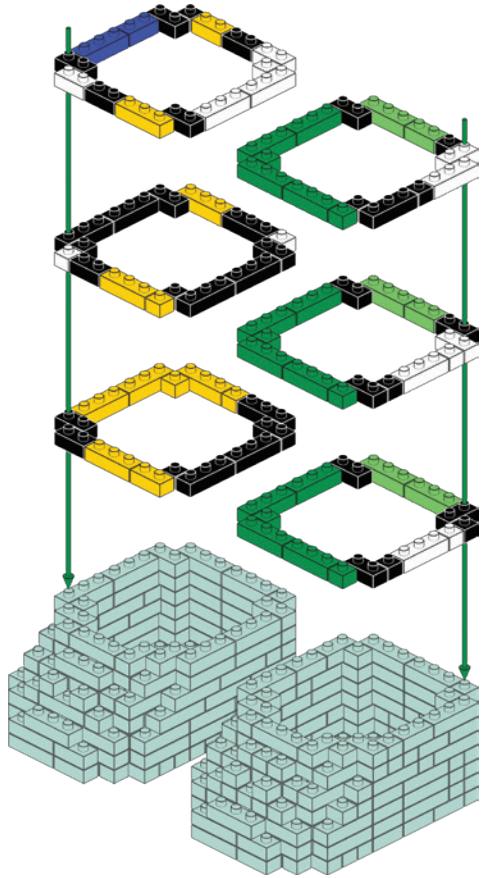

3

- x10 (black 1x2 brick)
- x3 (yellow 1x2 brick)
- x6 (green 1x2 brick)
- x5 (white 1x2 brick)
- x18 (black 1x3 brick)
- x2 (yellow 1x3 brick)
- x2 (green 1x3 brick)
- x4 (white 1x4 brick)
- x1 (blue 1x4 brick)
- x9 (black 1x6 brick)
- x12 (green 1x6 brick)
- x7 (yellow 1x6 brick)
- x4 (green 1x6 brick)
- x1 (blue 1x6 brick)
- x5 (white 1x6 brick)