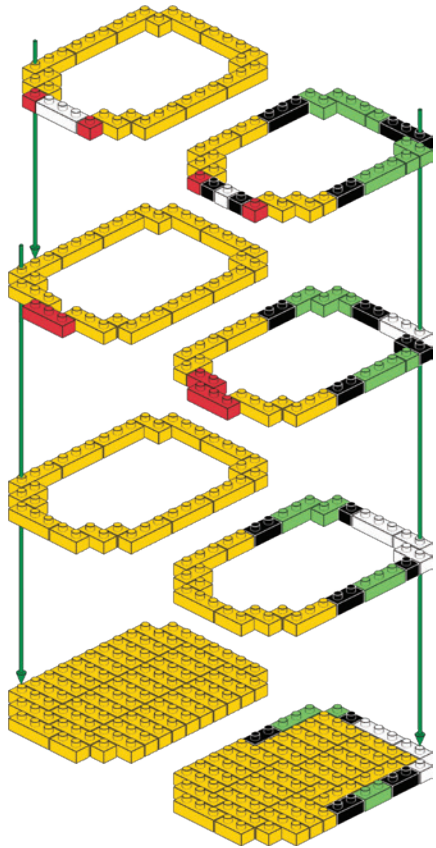

BRIK HAUS

INSTRUCTION MANUAL

BLOCK PARTY

BRIK HAUS

BUILD SMART TIPS

1

WHEN YOU OPEN YOUR SET, DON'T DUMP ALL THE ZIGLOCK BRICKS INTO ONE BIG PILE.

KEEP EACH SET OF BRICKS IN ITS OWN GROUP SORT THEM BY SIZE, SINGLE, DOUBLE AND TRIPLE AND THEN BY COLOURS.

IT'LL MAKE BUILDING WAY EASIER AND MORE FUN!

2

HOW TO PUT TOGETHER THE ZIGLOCK BRICKS: LINE UP THE GROOVES AND SLIDE TOGETHER.

3

THE LIGHT BLUE PART SHOWS WHAT YOU FINISHED IN THE STEP BEFORE.

4

ARROWS SHOW WHICH
BRICK CONNECTS
TO NEXT LAYER BRICKS.

5

USE THE HAMMER TO
GENTLY TAP THE PIECES
SO THE LAYERS STICK
TOGETHER TIGHTLY.

6

DON'T GIVE UP!
ZIGLOCK BRICKS TAKE A
LITTLE GETTING USED TO,
BUT ONCE YOU'VE LOCKED IN
A FEW, YOU'LL BE BUILDING
LIKE A PRO.

SCAN THE QR CODE FOR
SOME VISUAL TIPS.

SCAN ME

1

- x5 [Black 1x2 Technic Brick]
- x5 [Green 1x2 Technic Brick]
- x18 [Yellow 1x2 Technic Brick]
- x2 [White 1x2 Technic Brick]
- x4 [Red 1x2 Technic Brick]
- x10 [Black 1x4 Technic Brick]
- x6 [Green 1x4 Technic Brick]
- x22 [Yellow 1x4 Technic Brick]
- x1 [Red 1x4 Technic Brick]
- x3 [White 1x3 Technic Brick]
- x2 [Black 1x3 Technic Brick]
- x2 [Red 1x3 Technic Brick]
- x98 [Yellow 1x3 Technic Brick]
- x6 [Green 1x3 Technic Brick]
- x4 [White 1x3 Technic Brick]