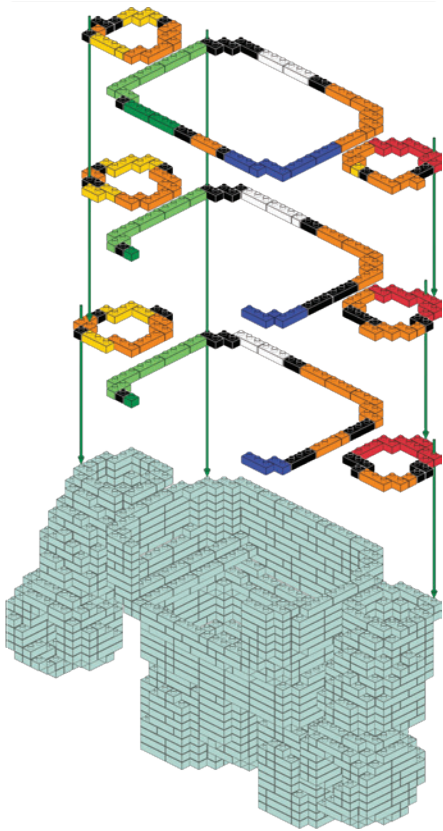

BRIK HAUS

INSTRUCTION MANUAL

BLOCK PARTY

BRIK HAUS

BUILD SMART TIPS

1

WHEN YOU OPEN YOUR SET, DON'T DUMP ALL THE ZIGLOCK BRICKS INTO ONE BIG PILE.

KEEP EACH SET OF BRICKS IN ITS OWN GROUP SORT THEM BY SIZE, SINGLE, DOUBLE AND TRIPLE AND THEN BY COLOURS.

15

-  x21
  x1
  x15
  x3
  x4
  x7
  x27
  x6
  x28
  x10
  x7
-  x1
  x7
  x4
  x11
  x2
  x8
  x15

16

-  x21
  x16
  x3
  x1
  x4
  x4
  x18
  x9
  x4
  x6
  x27
  x4
-  x2
  x19
  x9
  x2
  x1
  x8
  x7

17

- x16 (black 1x1)
- x6 (yellow 1x1)
- x12 (orange 1x1)
- x2 (green 1x1)
- x3 (red 1x1)
- x1 (white 1x1)
- x2 (blue 1x1)
- x16 (black 1x2)
- x1 (blue 1x2)
- x8 (red 1x2)
- x20 (orange 1x2)
- x6 (green 1x2)
- x6 (yellow 1x2)
- x5 (red 1x3)
- x6 (white 1x3)
- x20 (orange 1x3)
- x7 (blue 1x3)
- x9 (green 1x3)
- x2 (green 1x4)
- x7 (black 1x4)
- x4 (yellow 1x4)