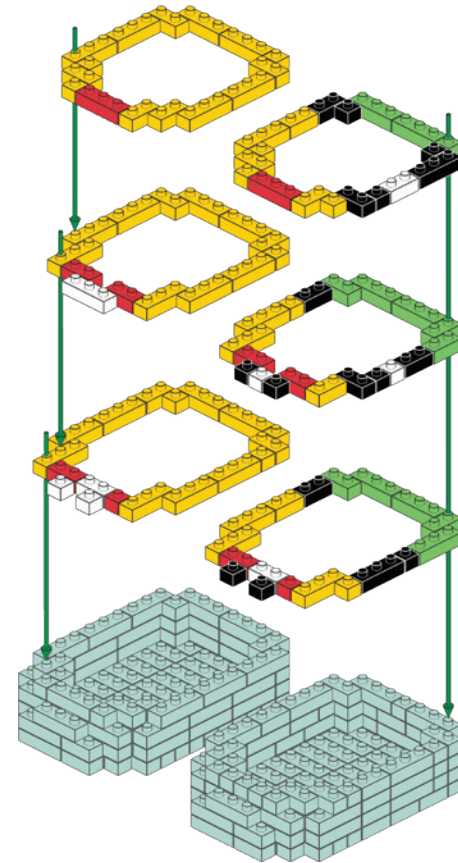

2

- x9 [Black 1x2 Technic Brick]
- x4 [White 1x2 Technic Brick]
- x2 [Red 1x2 Technic Brick]
- x12 [Yellow 1x2 Technic Brick]
- x1 [Green 1x2 Technic Brick]
- x6 [Black 1x4 Technic Brick]
- x14 [Yellow 1x4 Technic Brick]
- x5 [Green 1x4 Technic Brick]
- x3 [White 1x4 Technic Brick]
- x6 [Red 1x3 Technic Brick]
- x2 [Black 1x3 Technic Brick]
- x7 [Green 1x3 Technic Brick]
- x1 [White 1x3 Technic Brick]
- x2 [Red 1x3 Technic Brick]
- x28 [Yellow 1x3 Technic Brick]