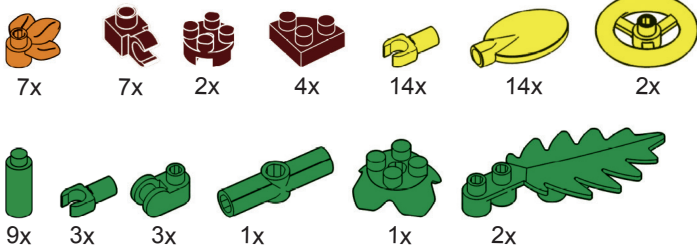

BUILD, DESIGN, DISPLAY

PARTS LIST

69 PCS

12.4 CM TALL

1.

2.

3.

(LET'S BUILD THE FLOWER)

4.

(HOOK IT ON THE CIRCULAR FRAME)

5.

6.

ATTACH THE FLOWER TO THE STALK.

Display your finished build and enjoy your creation!

WARNING:
CHOKING HAZARD— Small Parts.
Not for children under 3 years.

WARNING! FOR SAFETY REASONS, REMOVE ALL PACKAGING, TAGS, LABELS AND PLASTIC FASTENERS BEFORE GIVING THIS TO A CHILD.