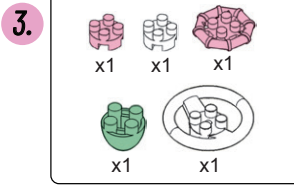

BUILD, DESIGN, DISPLAY

PARTS LIST

53 PCS

14.7
CM TALL

(LET'S BUILD THE FLOWER)

(BIG PINK PETALS HERE)

A. (BIG WHITE PETALS HERE)

(SMALL WHITE PETALS HERE)

(SET ASIDE ONCE DONE)

(SMALL PINK PETALS HERE)

(ATTACH TO PREVIOUS BUILD.)

ATTACH THE FLOWER TO THE STALK.

Display your finished build and enjoy your creation!

WARNING:
CHOKING HAZARD— Small Parts.
Not for children under 3 years.