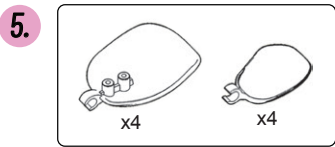

BUILD, DESIGN, DISPLAY

PARTS LIST

53 PCS

14.7
CM TALL

(LET'S BUILD THE FLOWER)

(BIG PINK PETALS HERE)

A. (BIG WHITE PETALS HERE)

(SMALL WHITE PETALS HERE)

(SET ASIDE ONCE DONE)

(SMALL PINK PETALS HERE)

(ATTACH TO PREVIOUS BUILD.)

ATTACH THE FLOWER TO THE STALK.

Display your finished build and enjoy your creation!

WARNING:
CHOKING HAZARD— Small Parts.
Not for children under 3 years.