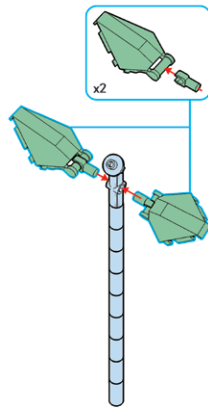

BUILD, DESIGN, DISPLAY

PARTS LIST

53 PCS

14.7
CM TALL

(LET'S BUILD THE FLOWER)

(BIG PINK PETALS HERE)

A. (BIG WHITE PETALS HERE)

(SMALL WHITE PETALS HERE)

(SET ASIDE ONCE DONE)

(SMALL PINK PETALS HERE)

(ATTACH TO PREVIOUS BUILD.)

ATTACH THE FLOWER TO THE STALK.

Display your finished build and enjoy your creation!

WARNING:
CHOKING HAZARD— Small Parts.
Not for children under 3 years.