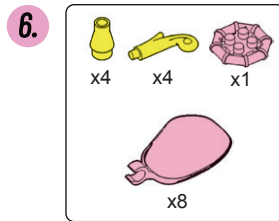

BUILD, DESIGN, DISPLAY

PARTS LIST

53 PCS

14.7
CM TALL

(LET'S BUILD THE FLOWER)

(BIG PINK PETALS HERE)

A. (BIG WHITE PETALS HERE)

(SMALL WHITE PETALS HERE)

(SET ASIDE ONCE DONE)

(SMALL PINK PETALS HERE)

(ATTACH TO PREVIOUS BUILD.)

ATTACH THE FLOWER TO THE STALK.

Display your finished build and enjoy your creation!

WARNING:
CHOKING HAZARD— Small Parts.
Not for children under 3 years.