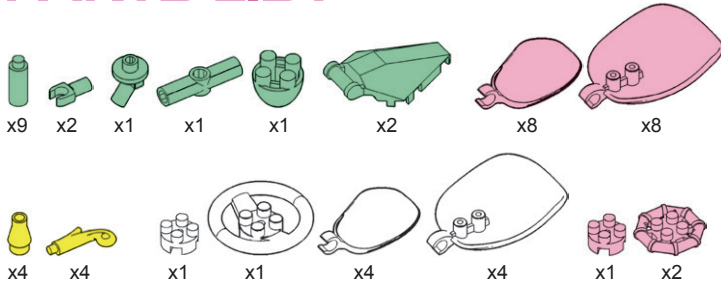

BUILD, DESIGN, DISPLAY

PARTS LIST

53 PCS

14.7
CM TALL

(LET'S BUILD THE FLOWER)

(BIG PINK PETALS HERE)

A. (BIG WHITE PETALS HERE)

(SMALL WHITE PETALS HERE)

(SET ASIDE ONCE DONE)

(SMALL PINK PETALS HERE)

(ATTACH TO PREVIOUS BUILD.)

ATTACH THE FLOWER TO THE STALK.

Display your finished build and enjoy your creation!

WARNING:
CHOKING HAZARD— Small Parts.
Not for children under 3 years.