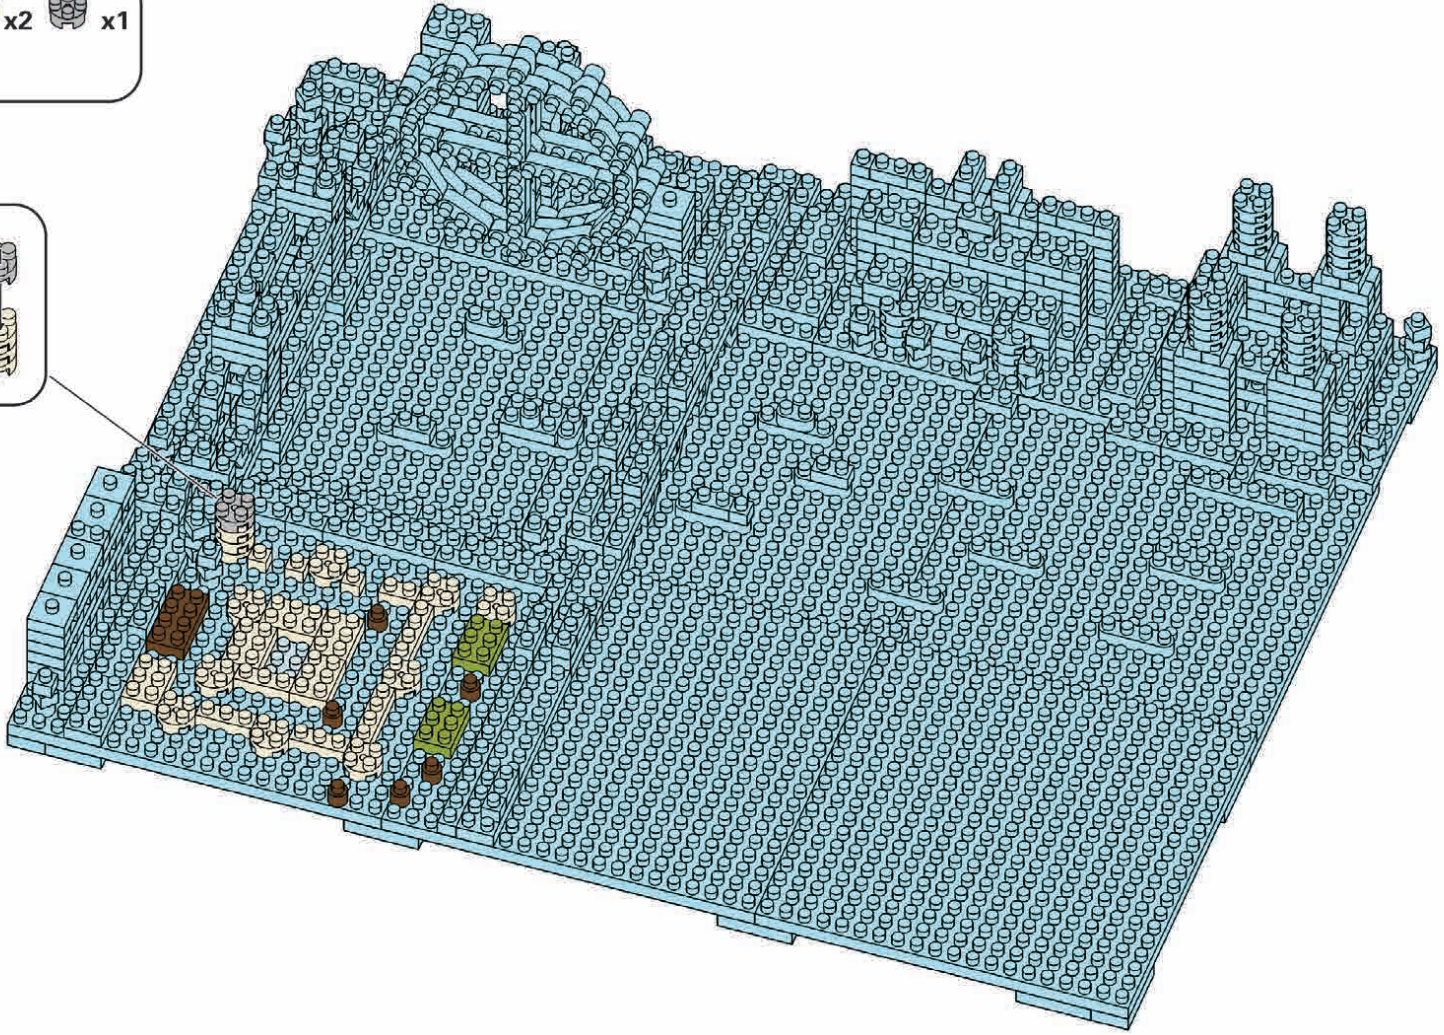

**38.**

- Orange 1x2 Technic Brick: x8
- Light Grey 1x2 Technic Brick: x2

Light Grey

**39.**

- Orange 1x2 Technic Brick: x8

**40.**

- White 1x2 Technic Brick: x4
- White 1x2 Technic Brick: x12

White

41.

- x5
  - x2
  - x3
  - x1
  - x3
  - x12
  - Beige
- x1
  - x6
- x2
  - x1

42.

- x3
- x2
- x1
- Clear
- x5
- x6
- x3
- x9

Clear

43.

- x5
- x1
- x1
- x9

44.