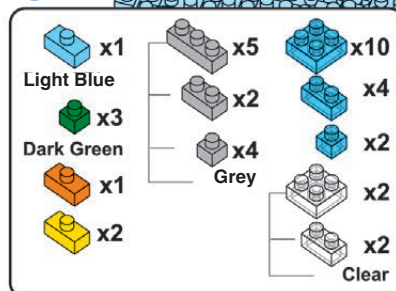

⑦

- 1x1 Technic Beam (Light Grey) x2
- 1x2 Technic Pin (Light Grey) x4
- 1x2 Technic Pin (Light Grey) x2
- 1x2 Technic Pin (Clear) x2

⑧

- 1x1 Technic Beam (Light Grey) x2
- 1x2 Technic Pin (Light Grey) x3
- 1x2 Technic Pin (Light Grey) x1
- 1x2 Technic Pin (Light Grey) x2

38.

- 1x1 Technic Pin (Yellow) x1
- 1x1 Technic Pin (Brown) x4
- 1x1 Technic Pin (Dark Grey) x2
- 1x1 Technic Pin (Dark Grey) x1
- 1x1 Technic Pin (Grey) x1
- 1x1 Technic Pin (Grey) x3
- 1x2 Technic Pin (White) x2
- 1x2 Technic Pin (White) x3
- 1x2 Technic Pin (White) x1
- 1x2 Technic Pin (White) x2
- 1x2 Technic Pin (White) x1
- 1x2 Technic Pin (Clear) x2
- 1x2 Technic Pin (Clear) x1

44.

45.

46.

47.

- x4 Grey
- x6 Blue
- x2 Blue
- x2 Clear
- x1 Clear

48.

- x3 Dark Green
- x1 Yellow
- x3 Orange
- x1 Dark Grey
- x1 Grey
- x4 Grey
- x2 Grey

49.