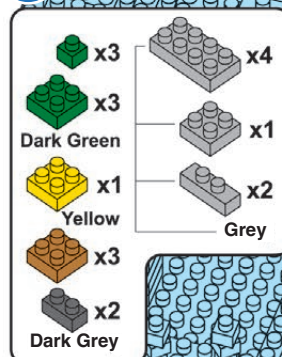

⑦

- 1x1 Technic Beam (Light Grey) x2
- 1x2 Technic Pin (Light Grey) x4
- 1x2 Technic Pin (Light Grey) x2
- 1x2 Technic Pin (Clear) x2

⑧

- 1x1 Technic Beam (Light Grey) x2
- 1x2 Technic Pin (Light Grey) x3
- 1x2 Technic Pin (Light Grey) x1
- 1x2 Technic Pin (Light Grey) x2

38.

- 1x1 Technic Pin (Yellow) x1
- 1x1 Technic Pin (Brown) x4
- 1x1 Technic Pin (Dark Grey) x2
- 1x1 Technic Pin (Dark Grey) x1
- 1x1 Technic Pin (Grey) x1
- 1x1 Technic Pin (Grey) x3
- 1x2 Technic Pin (White) x2
- 1x2 Technic Pin (White) x3
- 1x2 Technic Pin (White) x1
- 1x2 Technic Pin (White) x2
- 1x2 Technic Pin (White) x1
- 1x2 Technic Pin (Clear) x2
- 1x2 Technic Pin (Clear) x1

44.

45.

46.

47.

- x4 Grey
- x6 Blue
- x2 Blue
- x2 Clear
- x1 Clear

48.

- x3 Dark Green
- x1 Yellow
- x3 Orange
- x1 Dark Grey
- x1 Grey
- x4 Grey
- x2 Grey

49.

- x2 Grey
- x2 Grey
- x2 Blue
- x2 Blue

50.

- x4 Grey
- x5 Blue
- x2 Blue
- x1 Clear

51.

- x3 Dark Green
- x1 Yellow
- x2 Orange
- x2 Grey
- x2 Grey

52.

- x4 Grey
- x4 Grey
- x2 Grey
- x2 Blue
- x2 Blue

53.