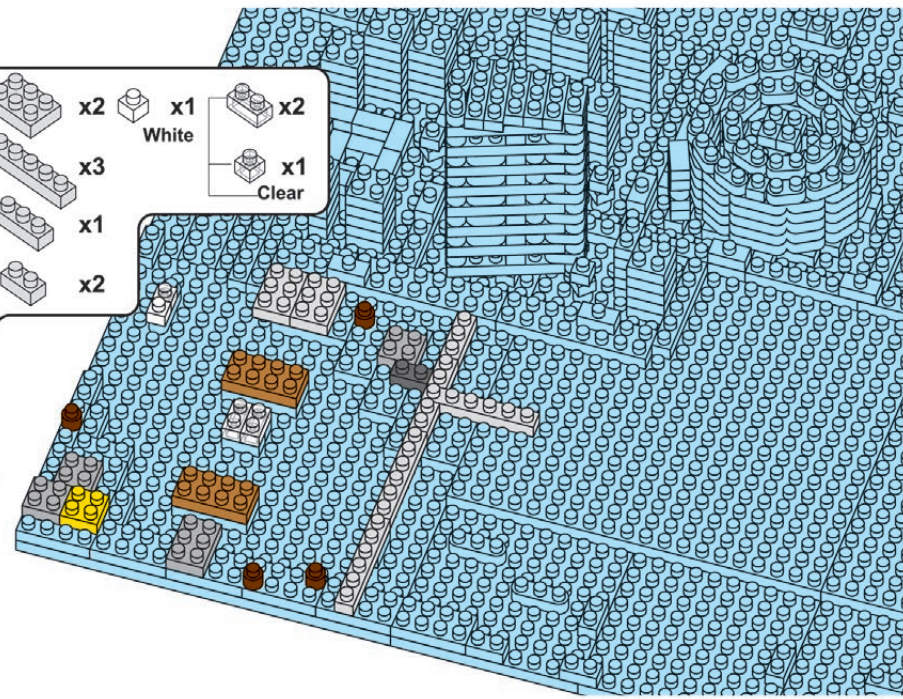

38.

- 1x1 Technic Pin (Yellow) x1
- 1x1 Technic Pin (Brown) x4
- 1x1 Technic Pin (Dark Grey) x2
- 1x1 Technic Pin (Dark Grey) x1
- 1x1 Technic Pin (Grey) x1
- 1x1 Technic Pin (Grey) x3
- 1x2 Technic Pin (White) x2
- 1x2 Technic Pin (White) x3
- 1x2 Technic Pin (White) x1
- 1x2 Technic Pin (White) x2
- 1x2 Technic Pin (White) x1
- 1x2 Technic Pin (Clear) x2
- 1x2 Technic Pin (Clear) x1